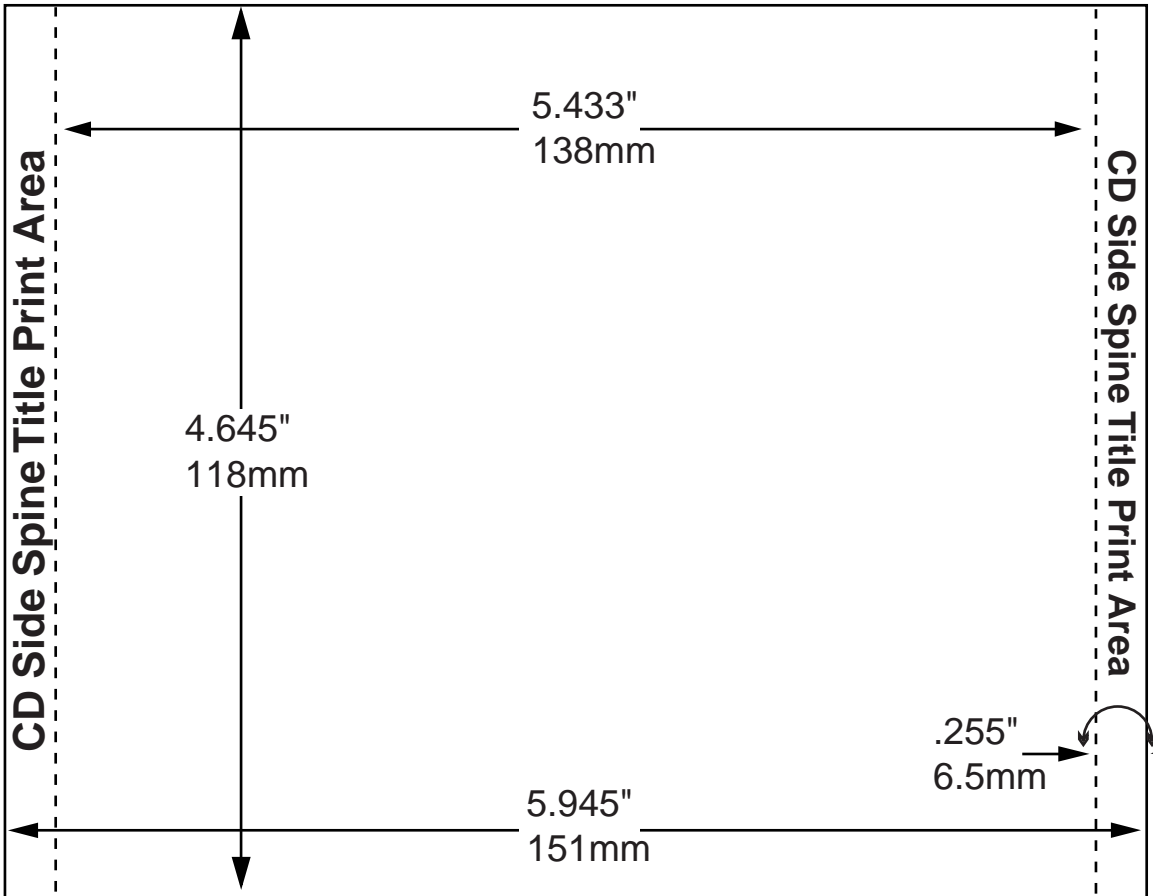

CD TRAY CARD

1/4 Bleed All Around

1/4 Bleed All Around